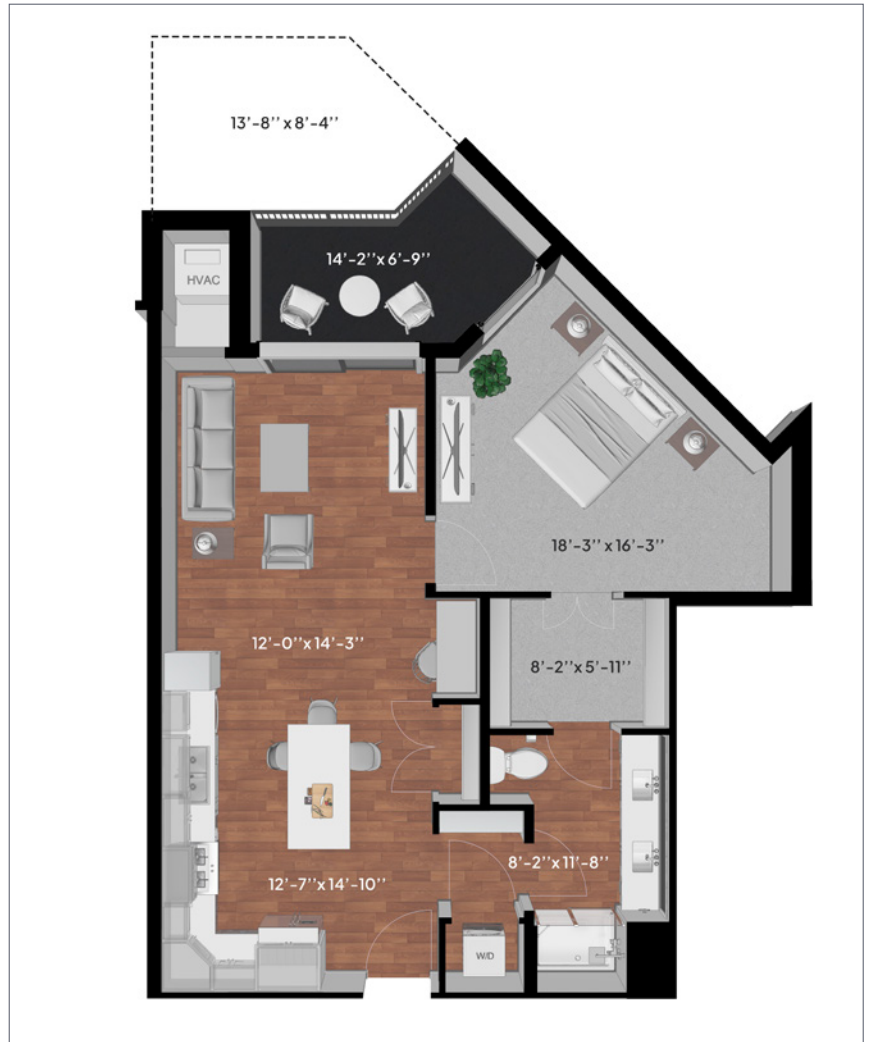

Cardinal

Levels 1-4

Beds: 1

Baths: 1

Total Interior Sq Ft: 823

Total Livable Sq Ft: 884

Leasing Office:

Leasing@TheRubyApts.com

3750 Silver Lake Rd. NE
Saint Anthony, MN 55421

Apartment # _____ Available rate: _____

As of: _____ Current Market Rent is \$ _____

Cabinet Color: _____ Direction facing: _____

All measurements are approximate and may have minor differences in constructed dimensions. Plans, specifications and equipment shown are based on availability and are subject to change without notice. Architectural, structural, mechanical and other changes may be made as deemed necessary by the developer, builder, architect or as required by law. Images are intended for illustrative purposes only.